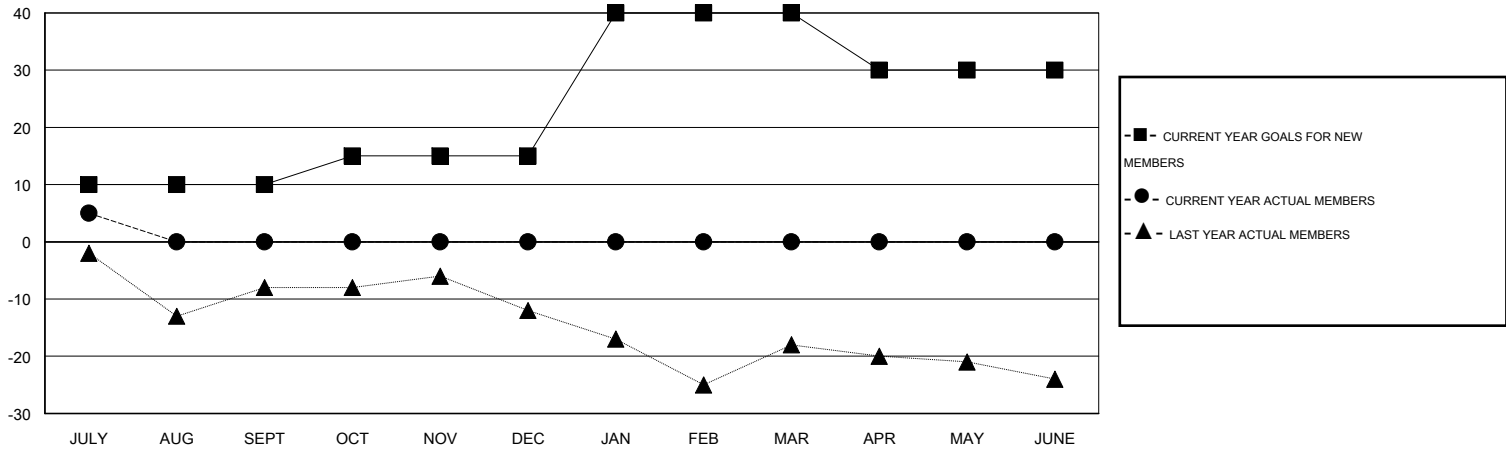

MONTHLY MEMBERSHIP PROGRESS REPORT

District 202 J

Results as of: 7/31/2014

GMT: Huck Taingahue

LOCATION NEW ZEALAND

GMT CA 7

Clubs					Members				
RESULTS FOR 2014-2015					RESULTS FOR 2014-2015				
QUARTER	NEW CLUB GOAL	ACTUAL NEW CLUBS	ACTUAL DROPPED CLUBS	ACTUAL NET GAIN/LOSS	QUARTER	NEW MEMBER GOAL	ACTUAL TOTAL MEMBERS ADDED	ACTUAL DROPPED MEMBERS	ACTUAL NET GAIN/LOSS
JULY/AUG/SEPT	0	0	0	0	JULY/AUG/SEPT	10	11	6	5
OCT/NOV/DEC	0	0	0	0	OCT/NOV/DEC	5	0	0	0
JAN/FEB/MAR	1	0	0	0	JAN/FEB/MAR	25	0	0	0
APR/MAY/JUNE	0	0	0	0	APR/MAY/JUNE	-10	0	0	0

GOALS AND ACTUAL NEW CLUBS CUMULATIVE

GOALS AND ACTUAL MEMBERS CUMULATIVE

DROPPED CLUBS: 0	6 CLUBS OF 39 ADDED 1 OR MORE NEW MEMBERS	<u>GENDER DISTRIBUTION</u>	
<u>DROPPED MEMBERS</u>		MALE	997 (77.77%)
DECEASED	CLICK HERE FOR HEALTH ASSESSMENT DATA	FEMALE	285 (22.23%)
CLUB CANCELLED		FAMILY UNIT MEMBERS	54
OTHER		HEAD OF HOUSEHOLD	27
TOTAL		NON-HEAD OF HOUSEHOLD	27